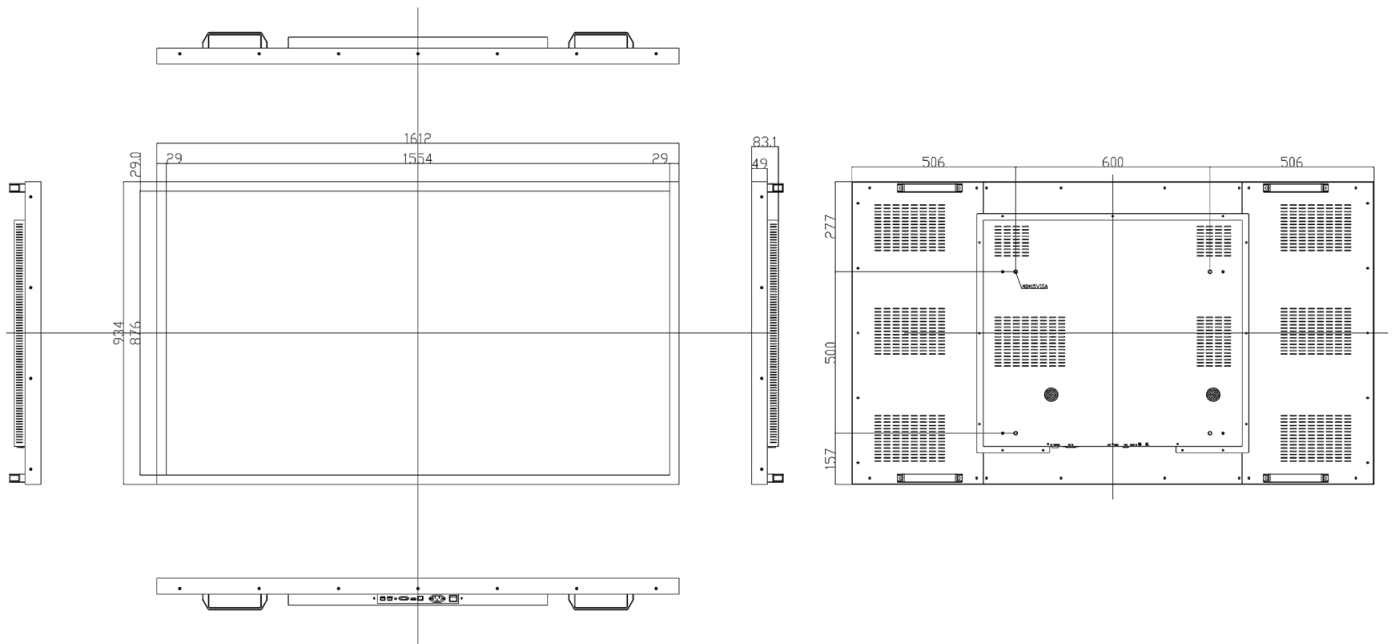

DRAWING:

FULL SPECIFICATION:

70" High Brightness Professional Monitor	
Display Size	70 Inch
Resolution	1920x1080
Display Area (mm)	1554x876
Pixel Pitch	0.807x0.807
Unit Size (WxHxD mm)	1612x934x83.1
Package Size (WxHxD mm)	1812x1158x328
VESA Holes (mm)	600x500
Net Weight (kg)	82
Gross Weight (kg)	93
Brightness (cd/m ²)	1000
Colour	16.7M
Viewing Angle	178°
Contrast Ratio	4000:1
Power Consumption (W)	550
Input Voltage	AC110~240V(50Hz~60Hz)
Working Temperature	0 °C to 50 °C
Media Formats	Video (MPG, AVI, MP4), Audio (MP3, WMA), Image (JPG, BMP, PNG)
AV Signal Inputs	HDMI, VGA, Audio Socket (3.5mm)
Audio	2x2W, 4Ω
Lifespan (hours)	50,000
Accessories	Remote Control, User Manual, Power Lead