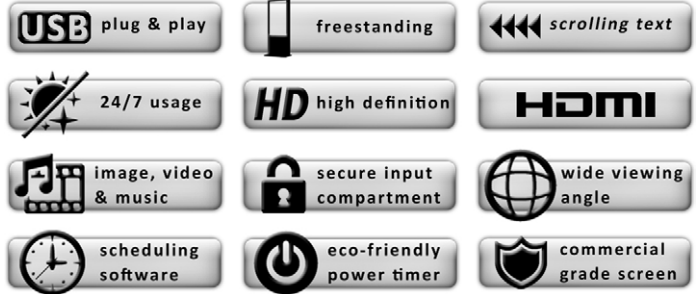

SLIMLINE FREESTANDING DIGITAL POSTERS

Your message, brought to life...

55" SLIMLINE FREESTANDING DIGITAL POSTER

Introducing the new range of HD Slimline Freestanding Digital Posters, with their built in HD media player they require no additional hardware such as PCs, DVD players, excess cables or software, you simply load your media onto a USB stick then plug and play.

Their buttonless tempered glass face, rounded corners, super slim profile and aluminum frame all add to their eye-catching tablet like aesthetics.

The displays are fitted with commercial grade panels providing them with a wide viewing angle, improved colour, contrast and brightness as well as the ability to be used 24 hours a day. With an eco-friendly power timer you can be assured of their green credentials and low operating costs.

Also included is simple and intuitive piece of scheduling software which allows you to Schedule different content to play at different times of the day. As well as this you can add scrolling text to compliment your content and get your message across.

The new Slimline Freestanding Digital Posters also feature HDMI and VGA inputs, allowing you to connect any number of external devices such as a PC or external media player - which can be hidden internally.