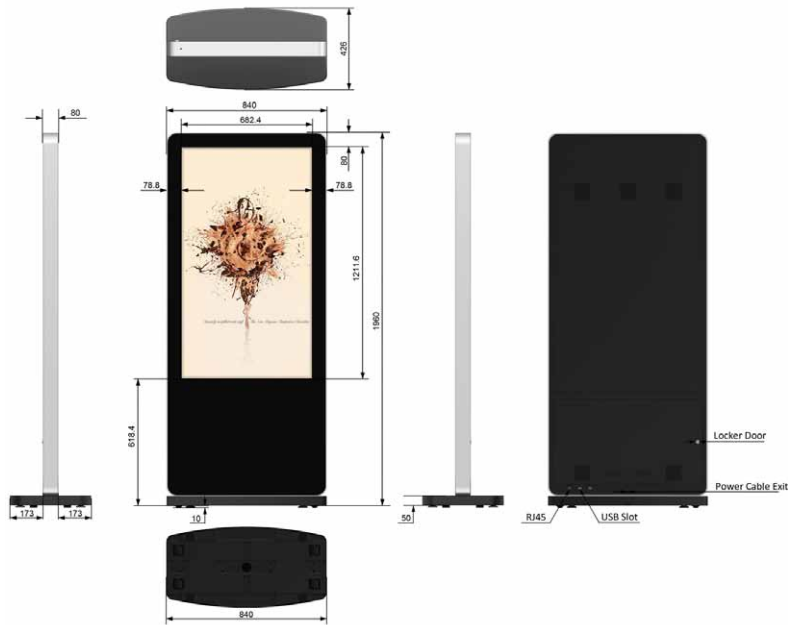

The new Slimline Freestanding Digital Posters also feature HDMI and VGA inputs, allowing you to connect any number of external devices such as a PC or external media player - which can be hidden internally.

"These bold high-definition displays are simple to use and are purpose built for commercial environments."

SLIMLINE FREESTANDING DIGITAL POSTERS

Your message, brought to life...

55" SLIMLINE FREESTANDING DIGITAL POSTER

55" Slimline Freestanding Digital Poster

Display Size	55 Inch
Resolution	1080x1920
Display Area (mm)	682.4x1211.6
Aspect Ratio	16:9
Unit Size (WxHxD mm)	840x1960x80
Package Size (WxHxD mm)	1006x2010x613
Net Weight (kg)	120
Gross Weight (kg)	125
Brightness (cd/m ²)	500
Colour	16.7M
Viewing Angle	178°
Contrast Ratio	6000:1
Power Consumption (W)	450
Input Voltage	AC110~240V(50Hz~60Hz)
Working Temperature	0 °C to 50 °C
Media Formats	Video (MPG, AVI, MP4, RM, RMVB, TS), Audio (MP3, WMA), Image (JPG, GIF, BMP, PNG)
AV Signal Inputs	HDMI, VGA, Audio Socket (3.5mm)
Audio	5W, 8Ω
Internal Flash Memory	4GB
Accessories	Remote control, Scheduling Software CD, Key, User Manual