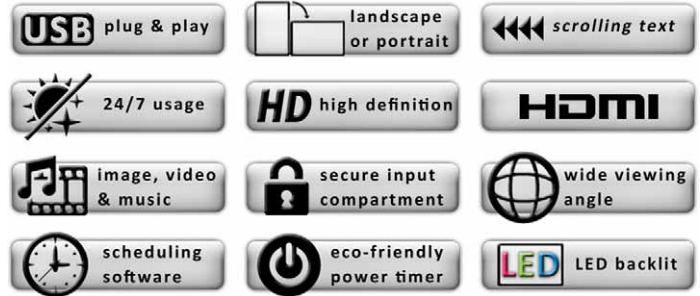

SLIMLINE DIGITAL ADVERTISING DISPLAYS

Your message, brought to life...

55" SLIMLINE DIGITAL ADVERTISING DISPLAY

Introducing the new range of HD Slimline Digital Advertising Displays, with their built in HD media player they require no additional hardware such as PCs, DVD players, excess cables or software, you simply load your media onto a USB stick then plug and play.

Their buttonless tempered glass face, rounded corners, super slim profile and aluminum frame all add to their eye-catching tablet like aesthetics.

The displays are fitted with commercial grade panels providing them with a wide viewing angle, improved colour, contrast and brightness as well as the ability to be used 24 hours a day. With an eco-friendly power timer and low consumption LED backlight you can be assured of their green credentials and low operating costs.

Also included is simple and intuitive piece of scheduling software which allows you to Schedule different content to play at different times of the day. As well as this you can add scrolling text to compliment your content and get your message across.

The new Slimline Digital Advertising Displays also feature HDMI and VGA inputs, allowing you to connect any number of external devices such as a PC or external media player. A free landscape wall mount is also included. Using a vertical wall mount the screen can also be mounted in portrait orientation.