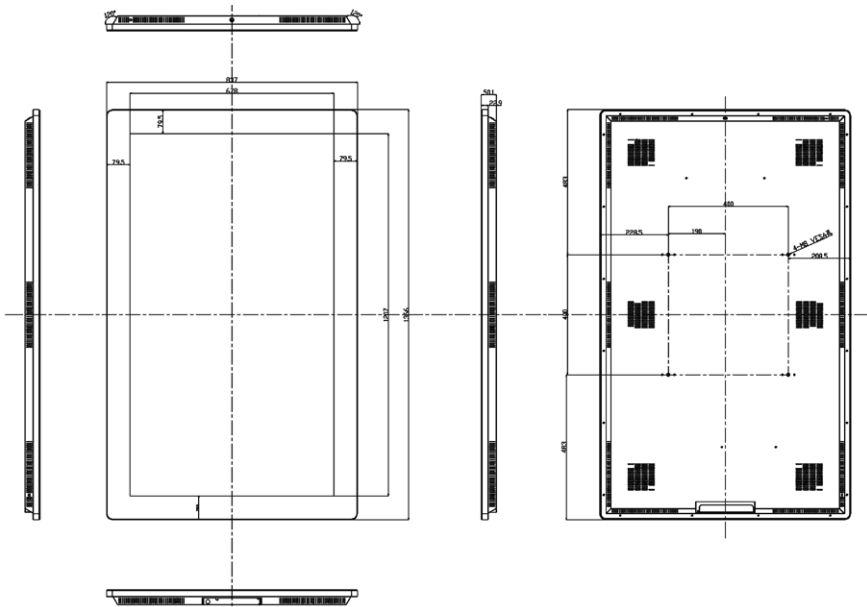

The new Slimline Digital Advertising Displays also feature HDMI and VGA inputs, allowing you to connect any number of external devices such as a PC or external media player. A free landscape wall mount is also included. Using a vertical wall mount the screen can also be mounted in portrait orientation.

## 55" SLIMLINE DIGITAL ADVERTISING DISPLAY

55" Slimline Digital Advertising Display

Display Size	55 Inch
Resolution	1920x1080
Display Area (mm)	1207x678
Aspect Ratio	16:9
Unit Size (WxHxD mm)	1366x837x50.1
Package Size (WxHxD mm)	1525x1020x200
VESA Holes (mm)	400x400
Net Weight (kg)	44
Gross Weight (kg)	52
Brightness (cd/m <sup>2</sup> )	500
Colour	16.7M
Viewing Angle	178°
Contrast Ratio	5000:1
Power Consumption (W)	113
Input Voltage	AC110~240V(50Hz~60Hz)
Working Temperature	0 °C to 50 °C
Media Formats	Video (MPG, AVI, MP4, RM, RMVB, TS), Audio (MP3, WMA), Image (JPG, GIF, BMP, PNG)
AV Signal Inputs	HDMI, VGA, Audio Socket (3.5mm)
Audio	5W, 8Ω
Internal Flash Memory	4GB
Accessories	Remote Control, Scheduling Software CD, Wall Mount, Key, User Manual