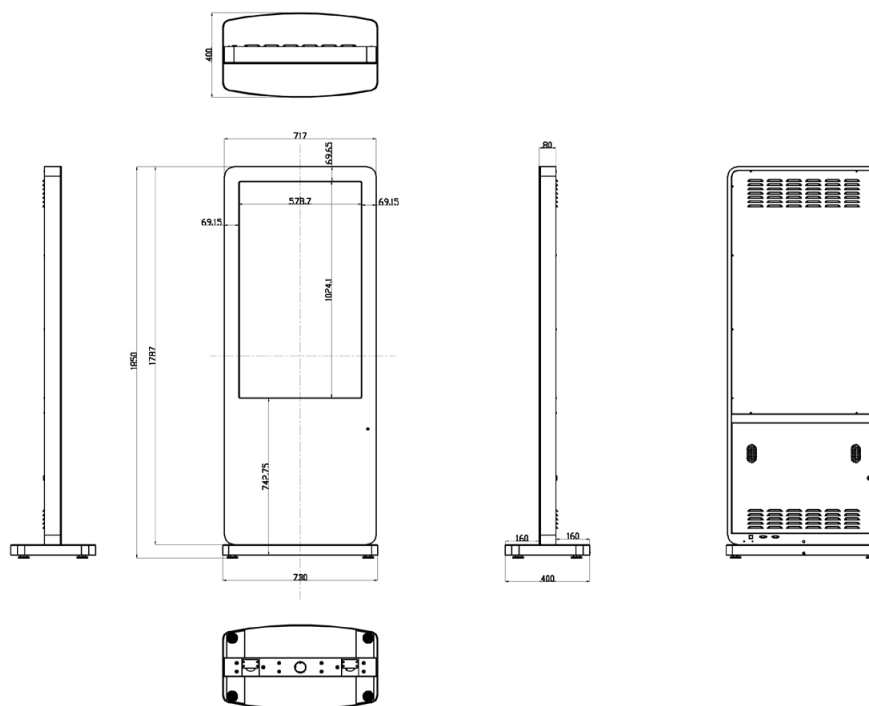

The display has two integrated slimline speakers for applications that involve an audio element.

IMAGES:

46" FREESTANDING MULTI TOUCH POSTER

DRAWING:

FULL SPECIFICATION:

46" Freestanding Multi Touch Poster	
Screen Size	46 inch
Product Size (WxHxD mm)	717x1787x80
Display Area (WxH mm)	578.7x1024.1
Pixel Pitch	0.4845x0.4845
Resolution	1080x1920
Brightness (cd/m ²)	500
Aspect Ratio	9:16
Contrast Ratio	4000:1
Viewing Angle	178°
Colours	16.7M
Colour Temperature	10000K
Lifetime (hours)	50,000
Touch Resolution (Interpolation)	4096x4096
Minimum Touch Object	5.2mm
Response Time	≤16ms
Touch Times	Unlimited
Operation System	6-Point - Android, Linux, Windows XP/2003/Vista/7/8, 1-Point - Mac
Interface	USB
Speakers	2W x2 ,4Ω
AV Inputs	VGA, HDMI, Audio Socket (3.5mm)
Power Supply	AC110-240V (50Hz-60Hz)
Power Consumption (W)	370
Package Size (WxHxD mm)	870x2020x560
Net Weight (kg)	97
Gross Weight (kg)	115
Footprint (WxD mm)	730x400
Accessories	Remote control, AC power cable, USB cable, HDMI cable