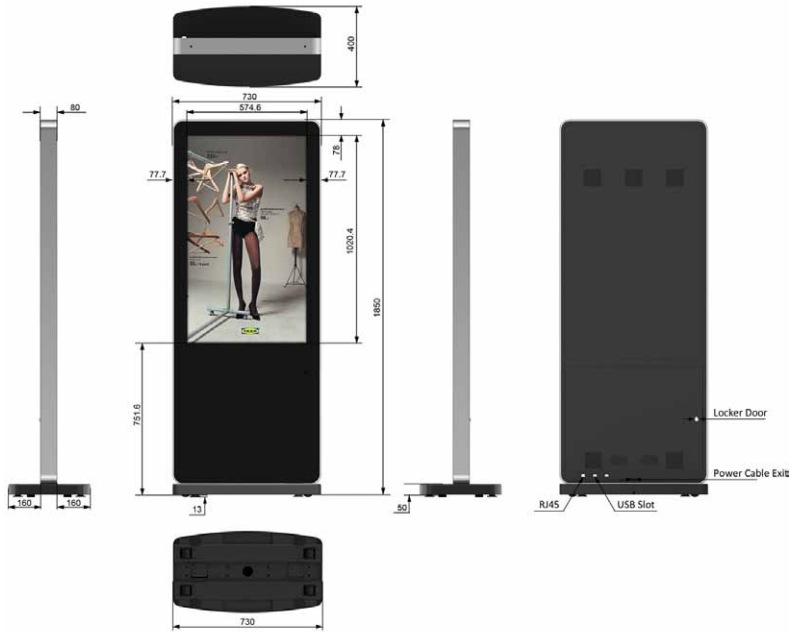

The new Slimline Freestanding Digital Posters also feature HDMI and VGA inputs, allowing you to connect any number of external devices such as a PC or external media player - which can be hidden internally.

## 46" SLIMLINE FREESTANDING DIGITAL POSTER

46" Slimline Freestanding Digital Poster

Display Size	46 Inch
Resolution	1080x1920
Display Area (mm)	574.6x1020.4
Aspect Ratio	16:9
Unit Size (WxHxD mm)	730x1850x80
Package Size (WxHxD mm)	870x2020x560
Net Weight (kg)	90
Gross Weight (kg)	110
Brightness (cd/m <sup>2</sup> )	500
Colour	16.7M
Viewing Angle	178°
Contrast Ratio	4000:1
Power Consumption (W)	370
Input Voltage	AC110~240V(50Hz~60Hz)
Working Temperature	0 °C to 50 °C
Media Formats	Video (MPG, AVI, MP4, RM, RMVB, TS), Audio (MP3, WMA), Image (JPG, GIF, BMP, PNG)
AV Signal Inputs	HDMI, VGA, Audio Socket (3.5mm)
Audio	5W, 8Ω
Internal Flash Memory	4GB
Accessories	Remote control, Scheduling Software CD, Key, User Manual