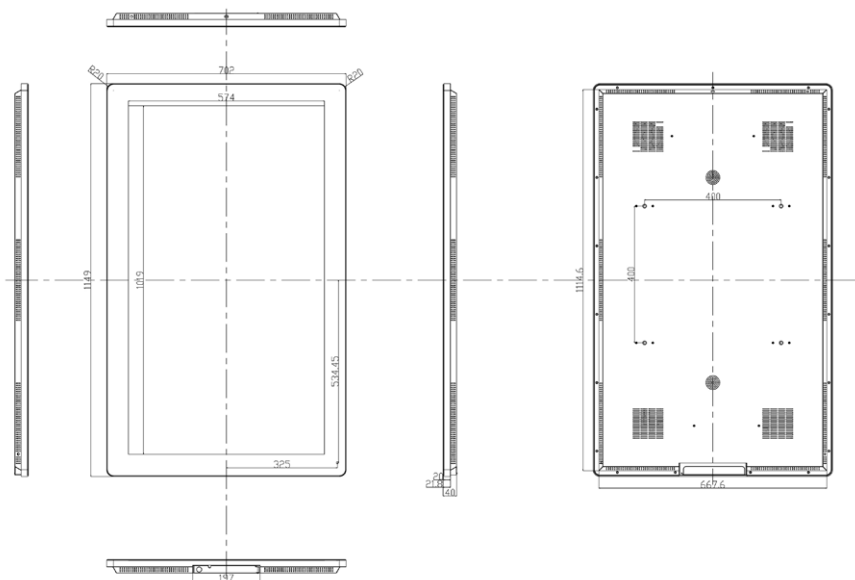

The new Slimline Digital Advertising Displays also feature HDMI and VGA inputs, allowing you to connect any number of external devices such as a PC or external media player. A free landscape wall mount is also included. Using a vertical wall mount the screen can also be mounted in portrait orientation.

"These high-definition displays are simple to use and are purpose built for commercial environments."

SLIMLINE DIGITAL ADVERTISING DISPLAYS

Your message, brought to life...

46" SLIMLINE DIGITAL ADVERTISING DISPLAY

46" Slimline Digital Advertising Display

Display Size	46 Inch
Resolution	1920x1080
Display Area (mm)	1019x574
Aspect Ratio	16:9
Unit Size (WxHxD mm)	1149x702x40
Package Size (WxHxD mm)	1315x840x140
VESA Holes (mm)	400x400
Net Weight (kg)	35
Gross Weight (kg)	41
Brightness (cd/m ²)	500
Colour	16.7M
Viewing Angle	178°
Contrast Ratio	4000:1
Power Consumption (W)	98
Input Voltage	AC110~240V(50Hz~60Hz)
Working Temperature	0 °C to 50 °C
Media Formats	Video (MPG, AVI, MP4, RM, RMVB, TS), Audio (MP3, WMA), Image (JPG, GIF, BMP, PNG)
AV Signal Inputs	HDMI, VGA, Audio Socket (3.5mm)
Audio	5W, 8Ω
Internal Flash Memory	4GB
Accessories	Remote Control, Scheduling Software CD, Wall Mount, Key, User Manual