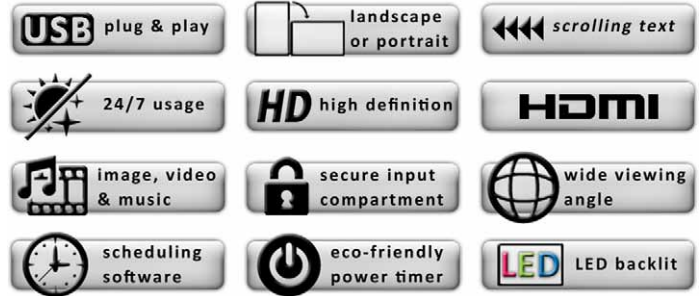

SLIMLINE DIGITAL ADVERTISING DISPLAYS

Your message, brought to life...

46" SLIMLINE DIGITAL ADVERTISING DISPLAY

Introducing the new range of HD Slimline Digital Advertising Displays, with their built in HD media player they require no additional hardware such as PCs, DVD players, excess cables or software, you simply load your media onto a USB stick then plug and play.

Their buttonless tempered glass face, rounded corners, super slim profile and aluminum frame all add to their eye-catching tablet like aesthetics.

The displays are fitted with commercial grade panels providing them with a wide viewing angle, improved colour, contrast and brightness as well as the ability to be used 24 hours a day. With an eco-friendly power timer and low consumption LED backlight you can be assured of their green credentials and low operating costs.

Also included is simple and intuitive piece of scheduling software which allows you to Schedule different content to play at different times of the day. As well as this you can add scrolling text to compliment your content and get your message across.

The new Slimline Digital Advertising Displays also feature HDMI and VGA inputs, allowing you to connect any number of external devices such as a PC or external media player. A free landscape wall mount is also included. Using a vertical wall mount the screen can also be mounted in portrait orientation.