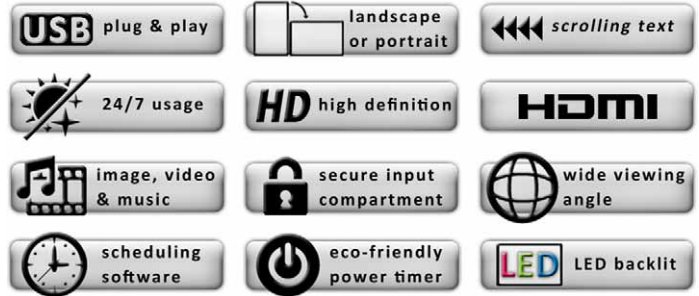

SLIMLINE DIGITAL ADVERTISING DISPLAYS

Your message, brought to life...

42" SLIMLINE DIGITAL ADVERTISING DISPLAY

Introducing the new range of HD LED Digital Advertising Displays, with their built in HD media player they require no additional hardware such as PCs, DVD players, excess cables or software, you simply load your media onto a USB stick then plug and play.

Their buttonless tempered glass face, rounded corners, super slim profile and aluminum frame all add to their eye-catching tablet like aesthetics.

The displays are fitted with commercial grade panels providing them with a wide viewing angle, improved colour, contrast and brightness as well as the ability to be used 24 hours a day. With an eco-friendly power timer and low consumption LED backlight you can be assured of their green credentials and low operating costs.

Also included is simple and intuitive piece of scheduling software which allows you to Schedule different content to play at different times of the day. As well as this you can add scrolling text to compliment your content and get your message across.

The new LED Digital Advertising Displays also feature HDMI and VGA inputs, allowing you to connect any number of external devices such as a PC or external media player. A free wall mount is also included allowing you to mount your display in both landscape and portrait orientations.