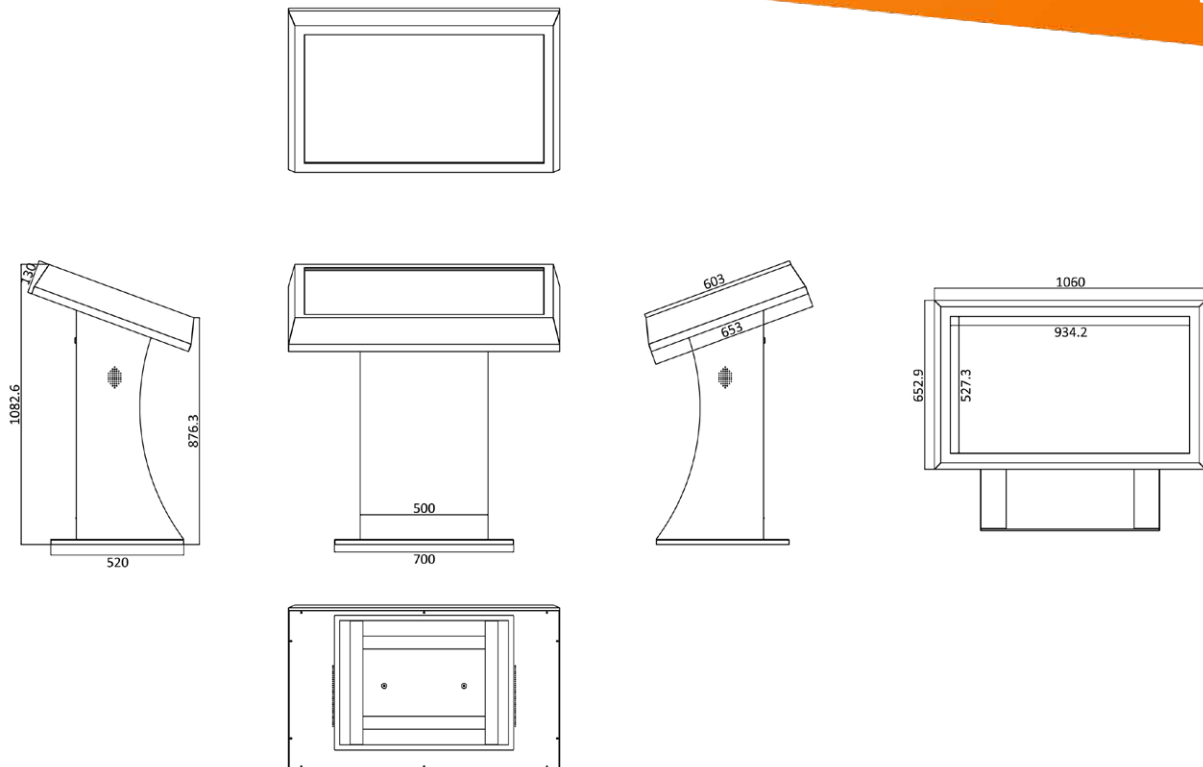

42" Freestanding Multi Touch Screen Display

-  infrared multi touch screen
-  24/7 usage
-  easy USB to PC set up
-  windows OS compatible
-  multiple inputs
-  HD high definition
-  commercial touch screen
-  image, video & music
-  eco-friendly power timer
-  remote control
-  freestanding
-  wide viewing angle

The new range of Infrared Multi Touch Displays come in freestanding and wall mountable versions. Portrait and Landscape orientations are possible across the range.

All displays use an infrared multi touch screen system which is ideal for public locations as a finger, gloved hand, pen or stylus can be used as a pointer. Activating the screen requires no pressure so will incur less damage over time. Unlike capacitive touch screens, infrared touch screens do not require any glass patterning. Not only does this improve optical clarity, it also increases its durability. The Multi Touch Screen Displays' protective glass has a Mohs hardness rating of 7, giving it the same hardness as Quartz.

“These interactive displays are simple to use and have many exciting applications.”

42" Freestanding Multi Touch Screen Display

42" Freestanding Infrared Multi Touch Screen Display	
Unit Size (WxHxD mm)	1060x1082.6x652.9
Display Area (mm)	934.2x527.3
Aspect Ratio	16:9
Resolution	1920x1080
Brightness (cd/m2)	500
Contrast Ratio	5000:1 typ
Viewing Angle	178°
Colour	16.7M
Response Time (ms)	8
Colour Temperature	10000k
Life Time (hours)	50000
Power Consumption (W)	135
Inputs	VGA, HDMI, DVI, YPbPr, Video IN, RGB/HV
Outputs	Video, Audio
Touch Resolution (interpolation)	4096x4096
Operating System	Windows7, Windows2000/XP/2003/Vista/CE
Response Time (ms)	≤16
Power	<2W
Ports (inputs)	USB
Typical Touch Accuracy (mm)	≥5.2
Voltage	+4.75VDC-5.25VDC
Operating Temperature	-20°to 60°
Storage Temperature	-40°to 70°
Operating/Storage Humidity	10% ~ 90%RH